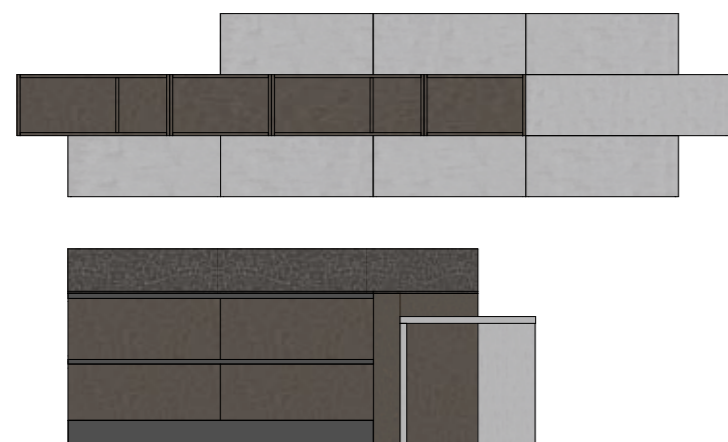

MATHERIA 22

MALTA

CARATTERISTICHE

PROSPETTO CUCINA