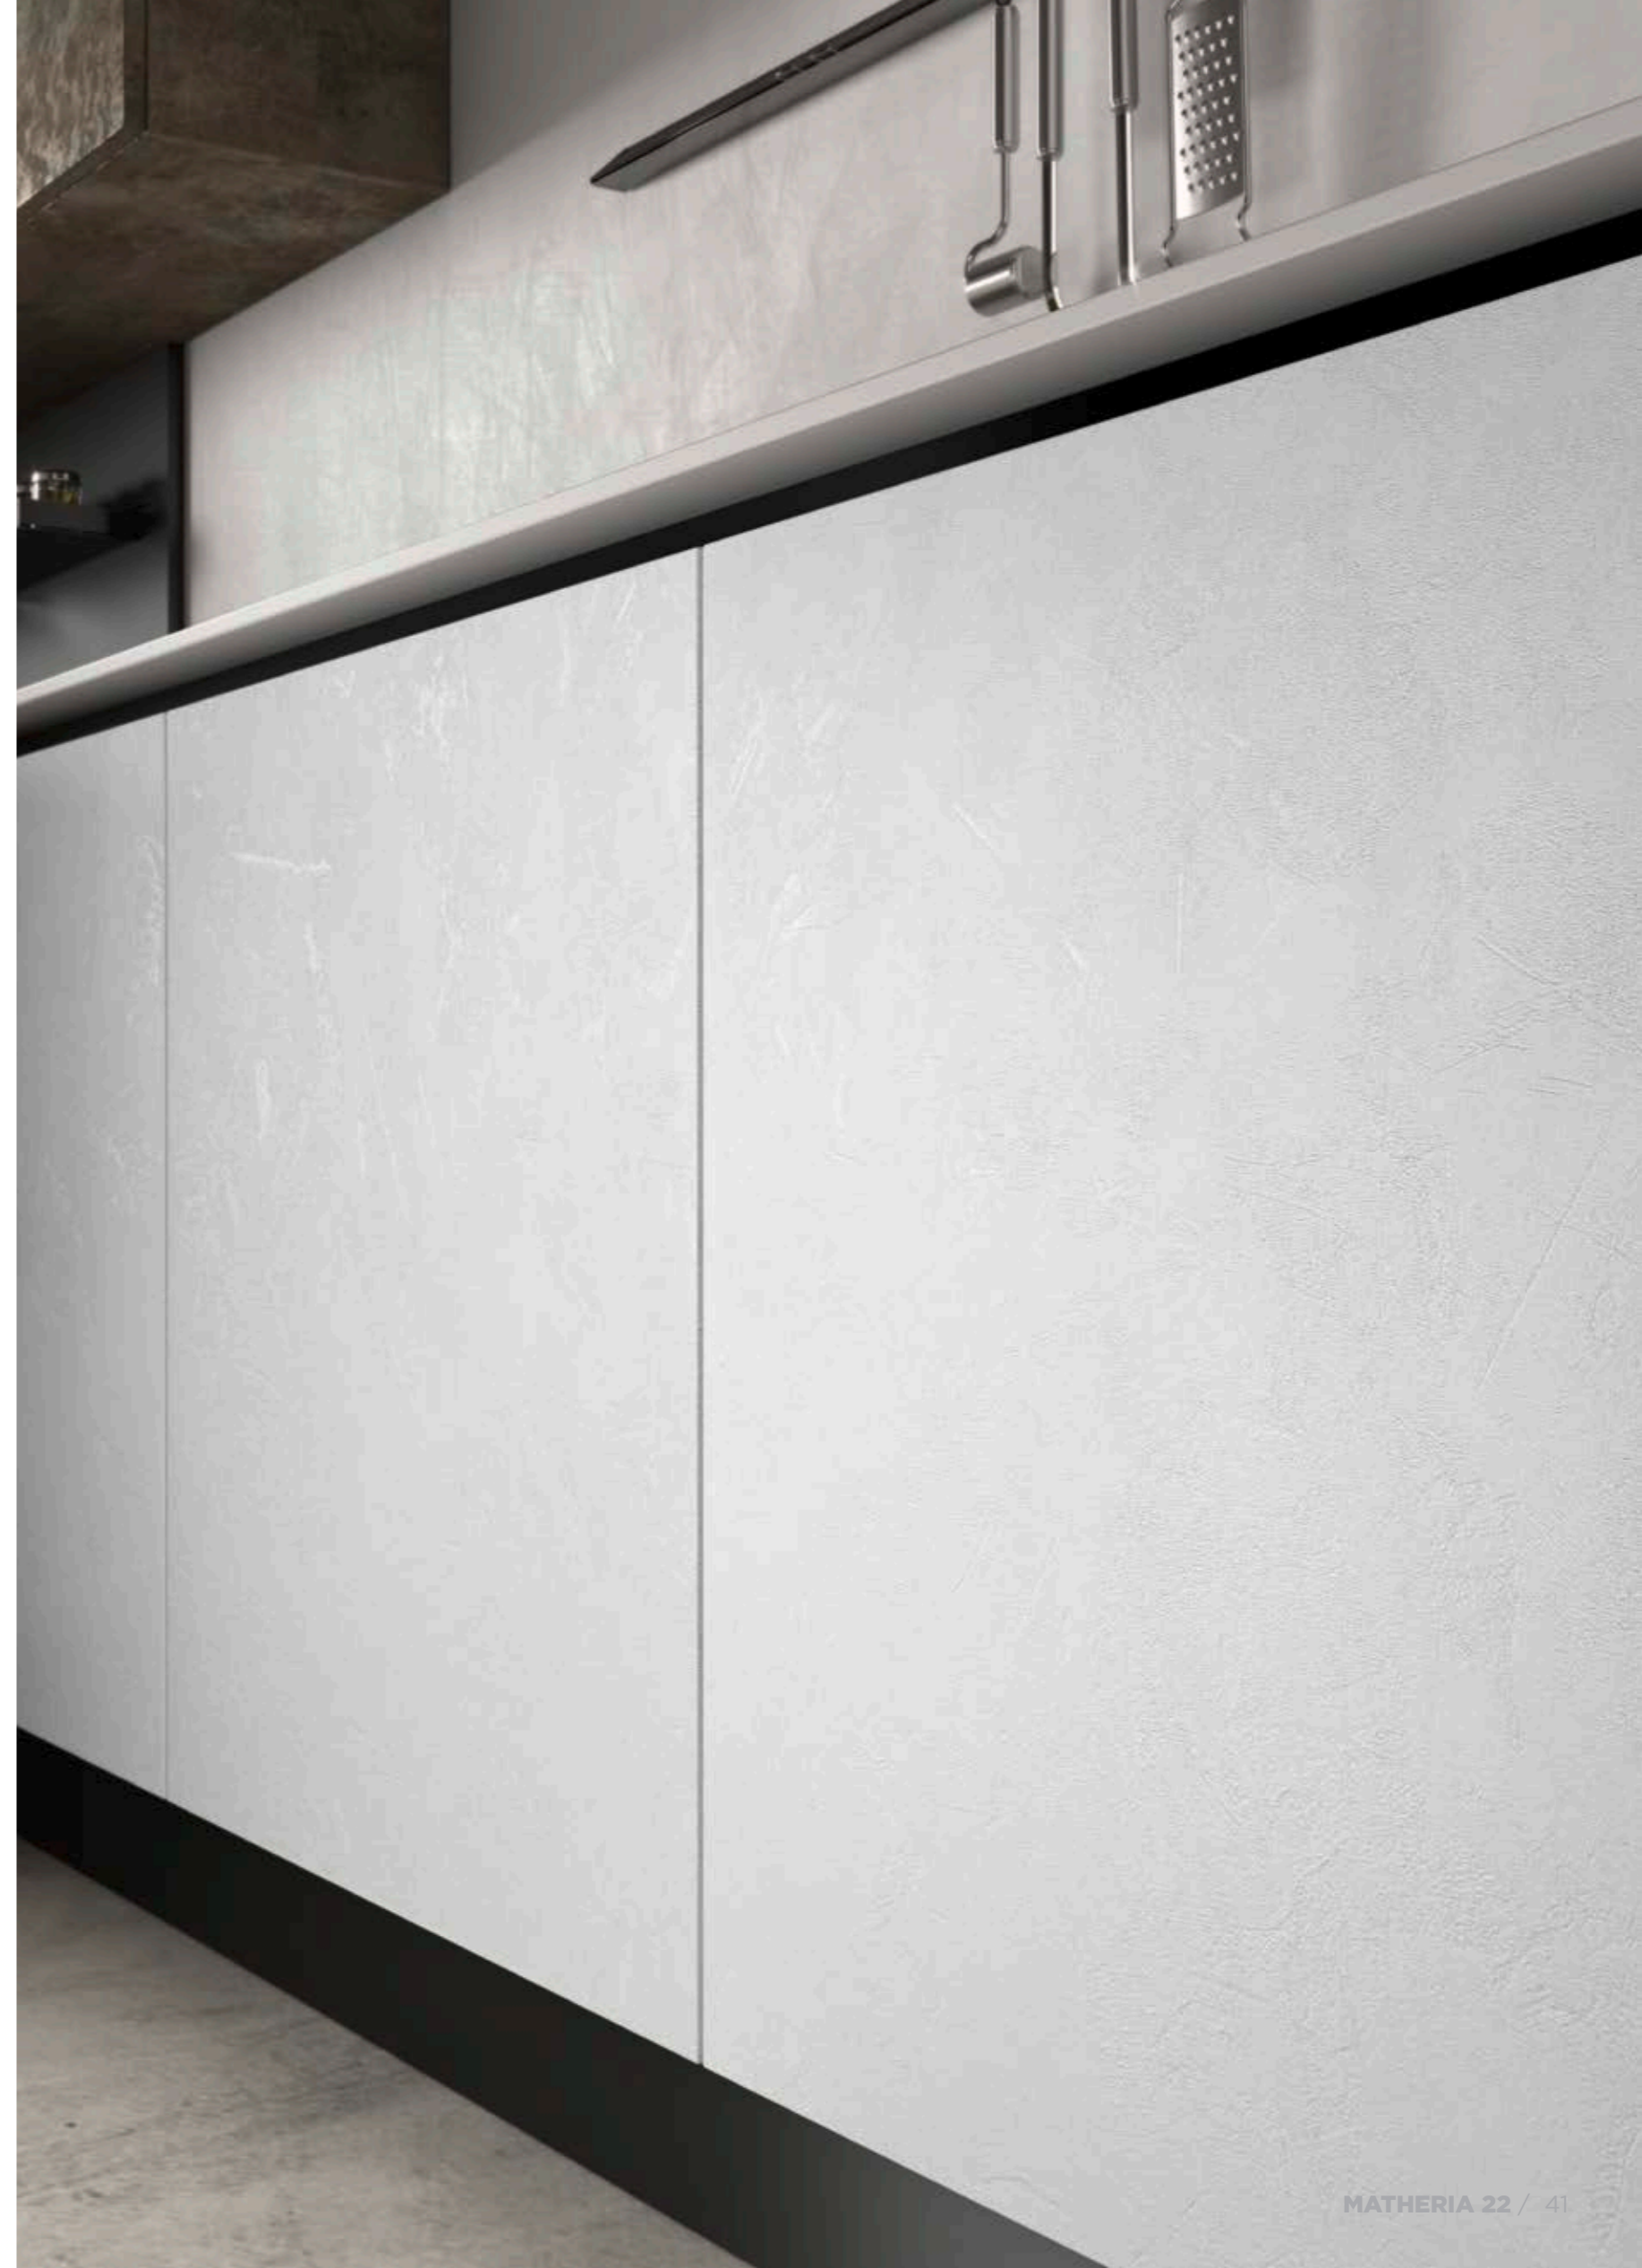

#### COMPLEMENTI

Cestelli Bean antracite  
Sistema wall art Silver Dark

*Rotating basket Bean  
Silver dark wall art*