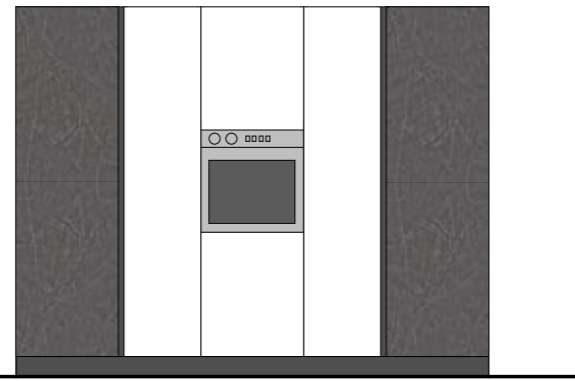

PROSPETTO COLONNE